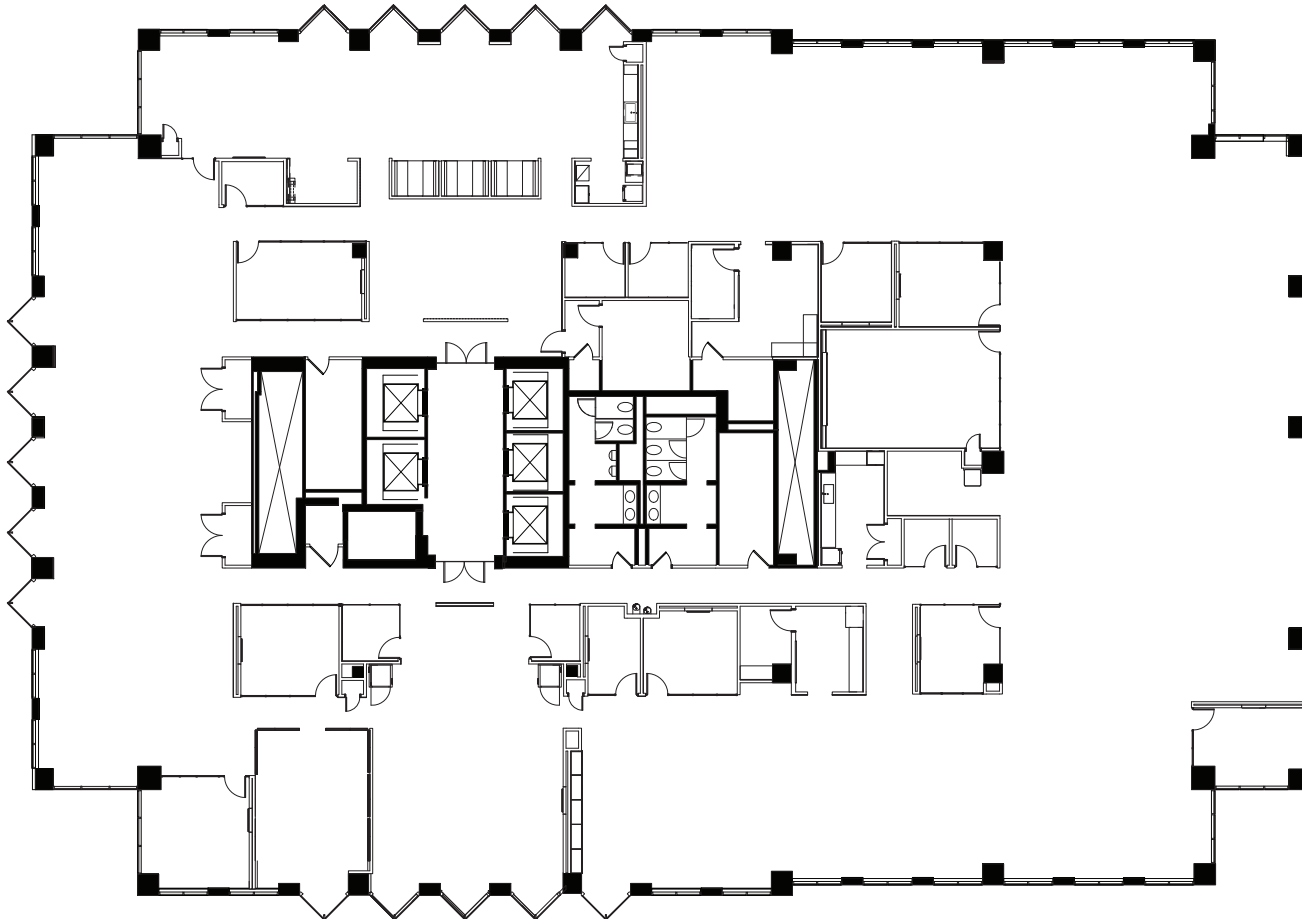

Suite 800 - 22,060 SF

Leased by:

Jon Dahl
+1 612 217 5130
jon.dahl@jll.com

Brent Robertson
+1 612 217 5132
brent.robertson@jll.com

Laura Farrell
+1 612 217 6744
laura.farrell@jll.com