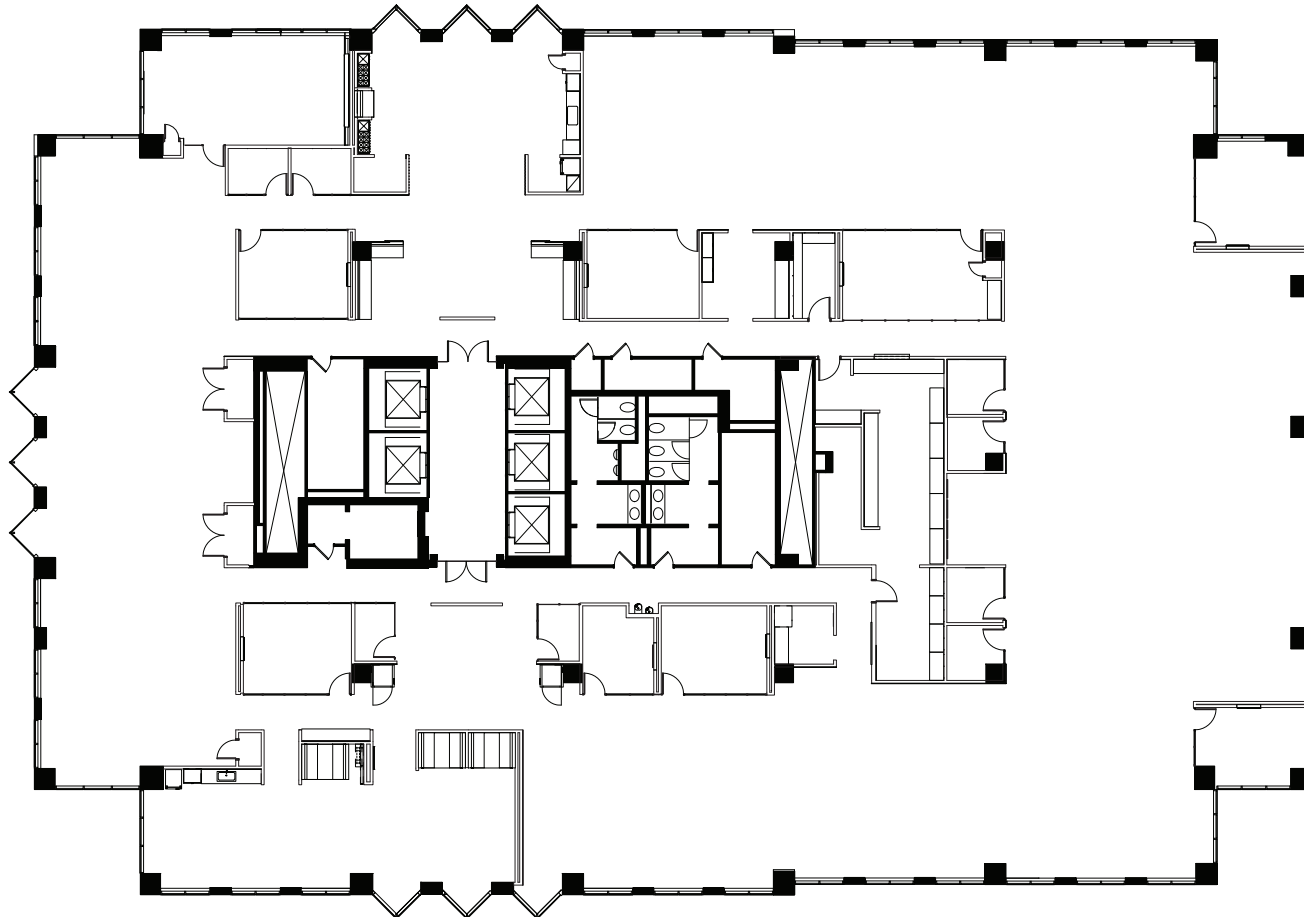

Suite 700 - 21,987 SF

Leased by:

Jon Dahl
+1 612 217 5130
jon.dahl@jll.com

Brent Robertson
+1 612 217 5132
brent.robertson@jll.com

Laura Farrell
+1 612 217 6744
laura.farrell@jll.com