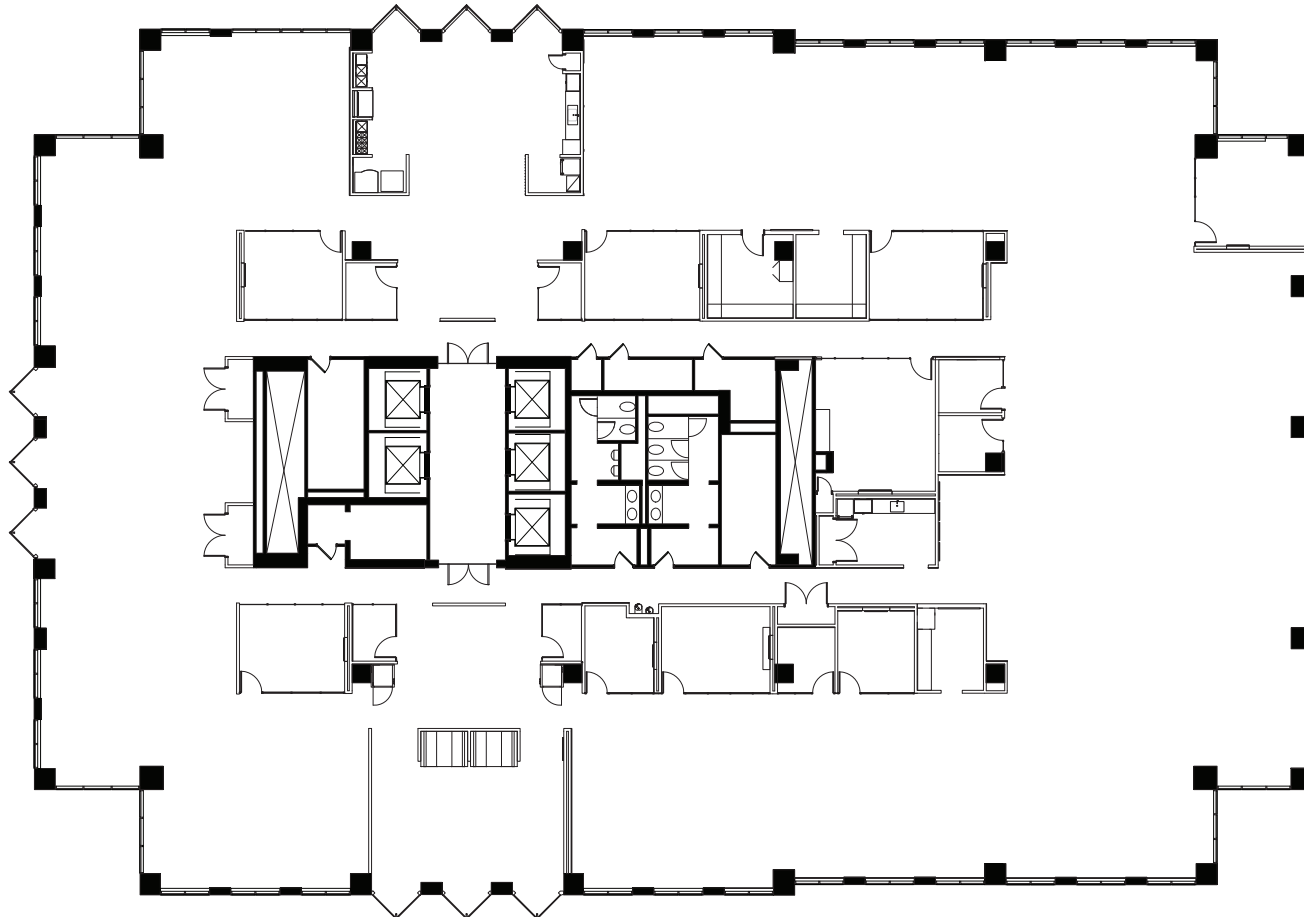

Suite 600 - 21,987 SF

Leased by:

Jon Dahl
+1 612 217 5130
jon.dahl@jll.com

Brent Robertson
+1 612 217 5132
brent.robertson@jll.com

Laura Farrell
+1 612 217 6744
laura.farrell@jll.com