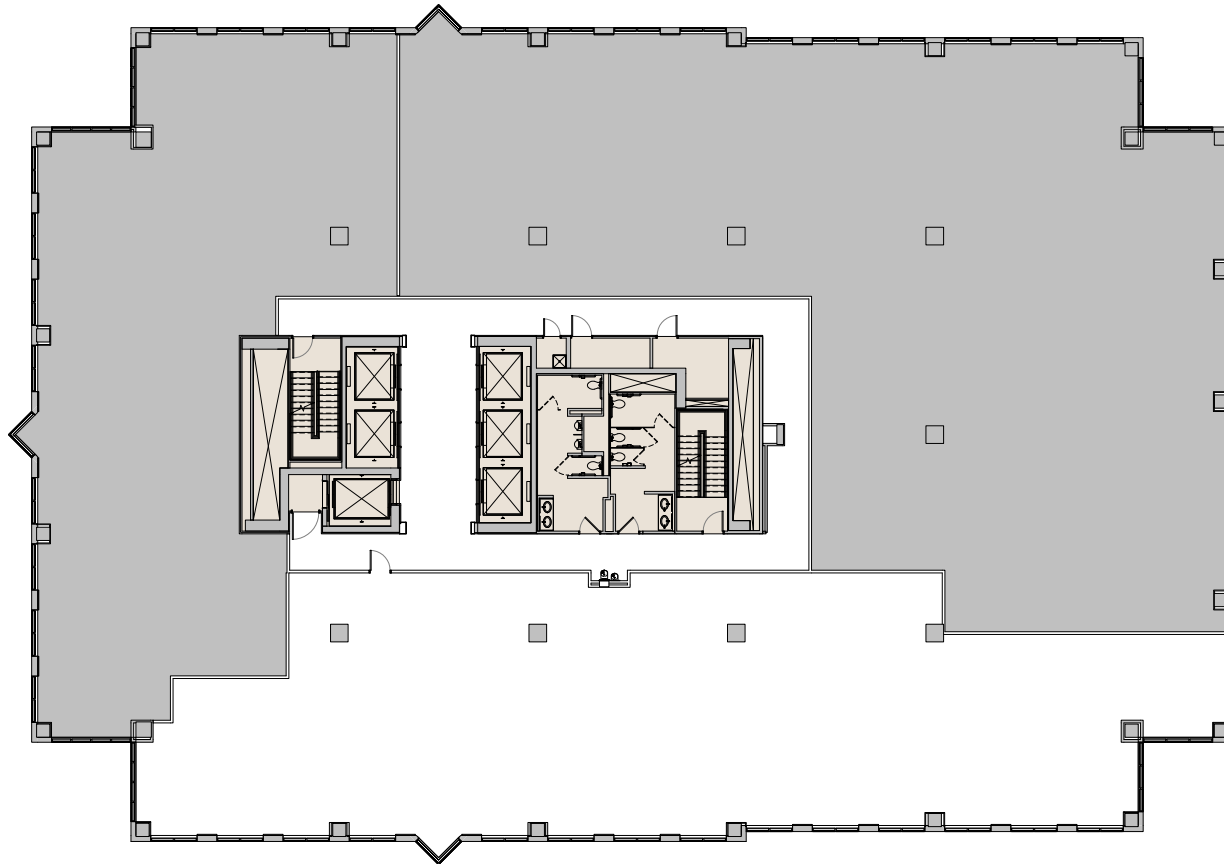

Suite 430 - 6,352 SF

Leased by:

Jon Dahl
+1 612 217 5130
jon.dahl@jll.com

Brent Robertson
+1 612 217 5132
brent.robertson@jll.com

Laura Farrell
+1 612 217 6744
laura.farrell@jll.com